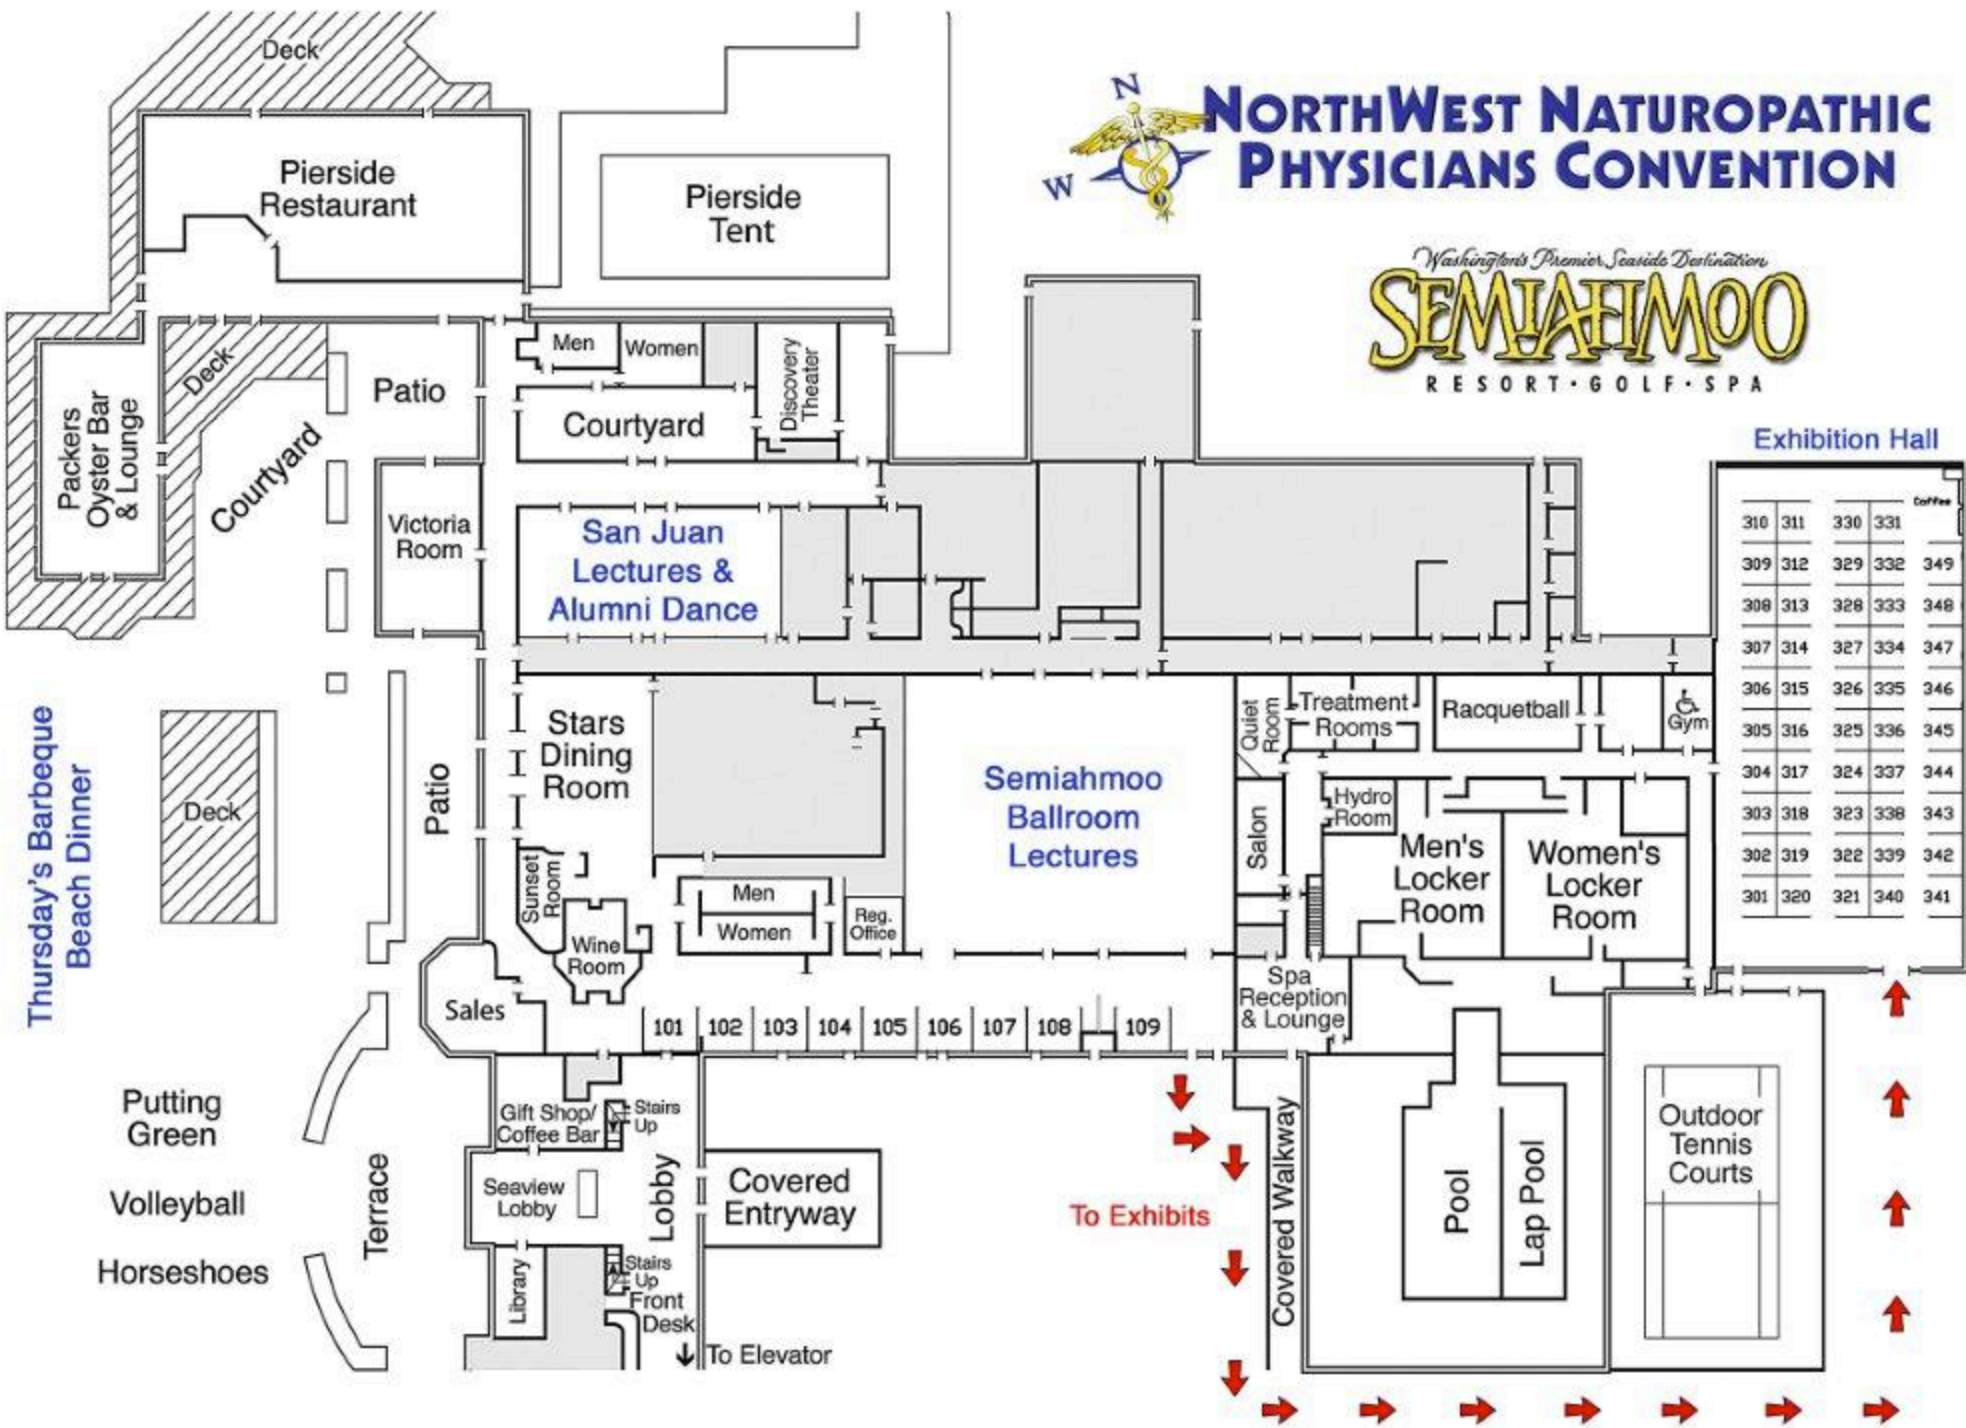

NORTHWEST NATUROPATHIC PHYSICIANS CONVENTION

Washington's Premier Seaside Destination
SEMAIHMUO
RESORT • GOLF • SPA

Exhibition Hall

310	311	330	331	Coffee
309	312	329	332	349
308	313	328	333	348
307	314	327	334	347
306	315	326	335	346
305	316	325	336	345
304	317	324	337	344
303	318	323	338	343
302	319	322	339	342
301	320	321	340	341

Thursday's Barbeque Beach Dinner

To Exhibits